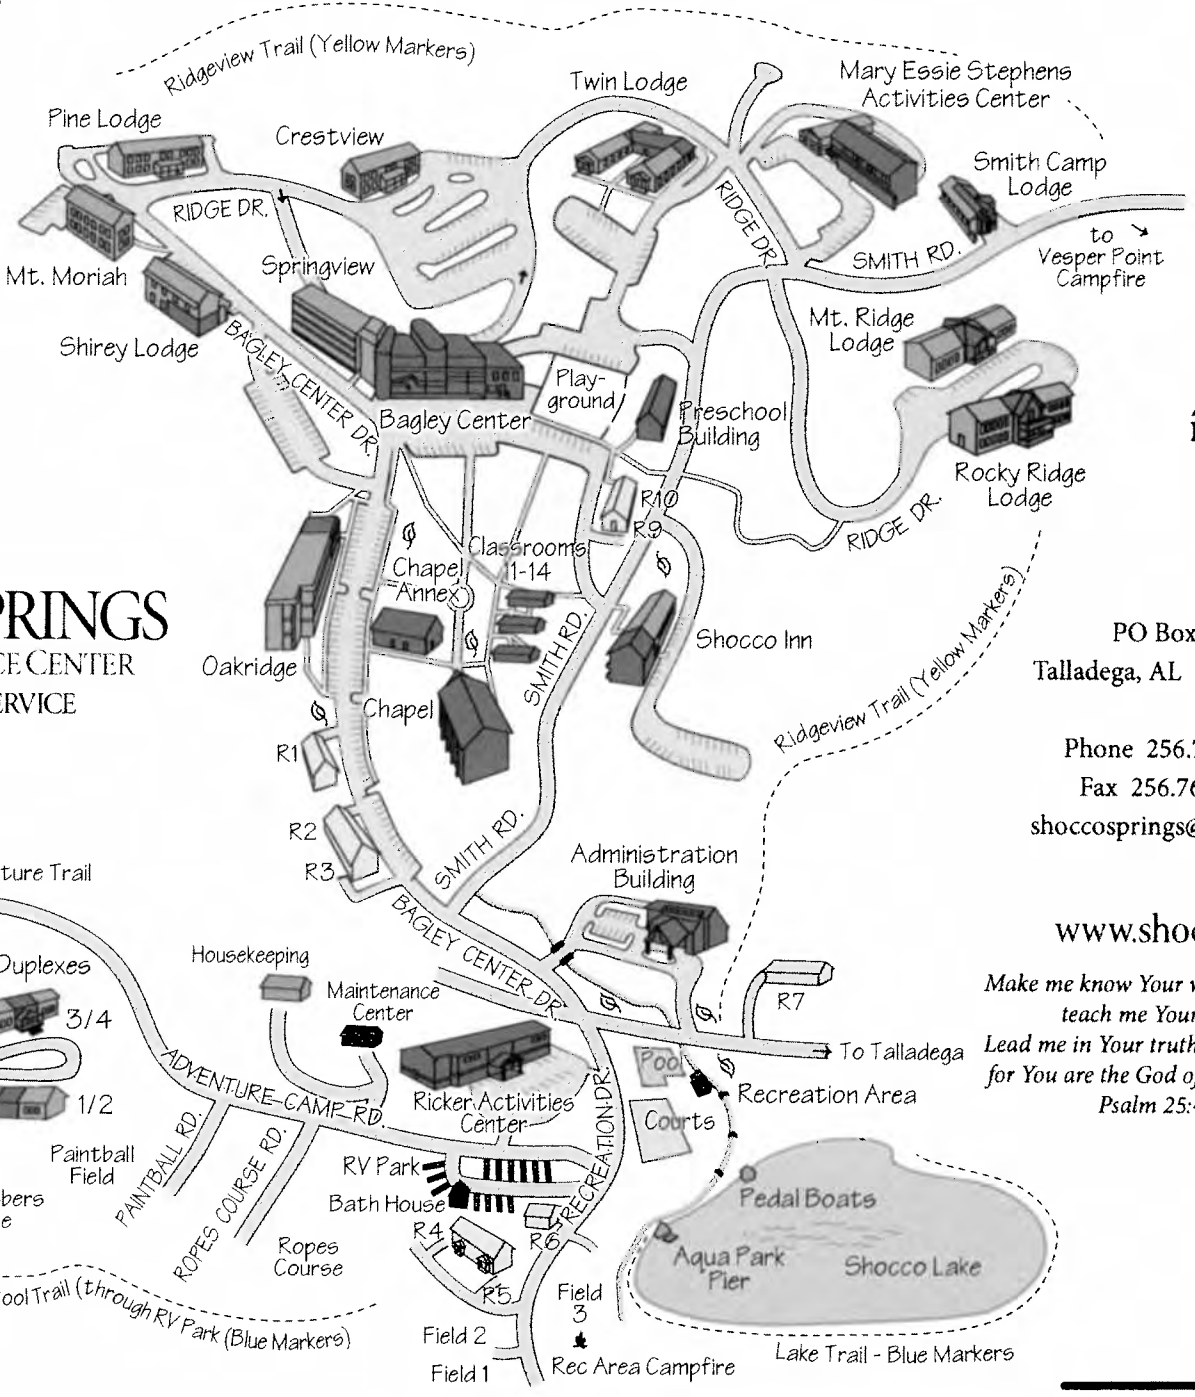

- Guest lodging
- Conference space
- Support facilities
- RV Sites
- Campfire areas
- Shocco photo spots
- Staff residences R1 - R10

The Hospitality Desk, Bookstore, Snack Shop, and Dining Room are located in Bagley Center.

SHOCCO SPRINGS

BAPTIST CONFERENCE CENTER

MINISTRY **60** SERVICE
YEARS