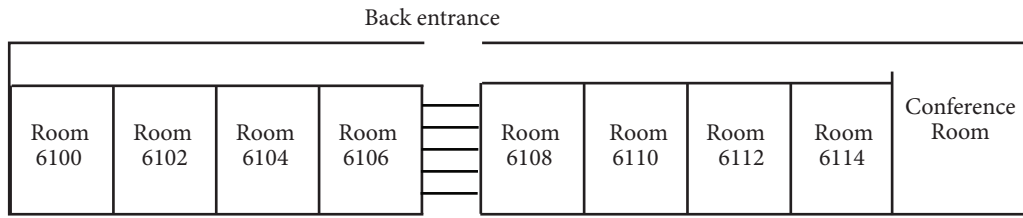

6100 - full bed _____
_____
full bed _____
_____

6102 - full bed _____
_____
full bed _____
_____

6104 - full bed _____
_____
full bed _____
_____

6106 - full bed _____
_____
full bed _____
_____

6108 - full bed _____
_____
full bed _____
_____

6110 - full bed _____
_____
full bed _____
_____

6112 - full bed _____
_____
full bed _____
_____

6114 - full bed _____
_____
full bed _____
_____