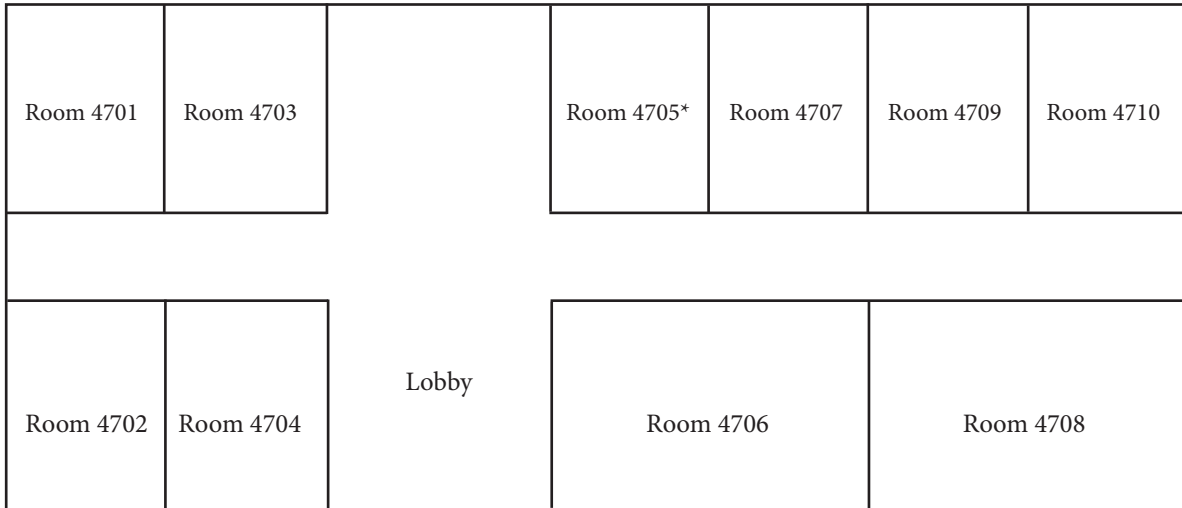

## FIRST FLOOR

10 Rooms ... 16 Bunk Beds ... 2 Twin Over Full Bunk Beds ... 38 Person Capacity

\*Telephone Service Available

- Room 4701 - bunk bed \_\_\_\_\_
- bunk bed \_\_\_\_\_
- Room 4702 - bunk bed \_\_\_\_\_
- bunk bed \_\_\_\_\_
- Room 4703 - bunk bed \_\_\_\_\_
- bunk bed \_\_\_\_\_
- Room 4704 - bunk bed \_\_\_\_\_
- bunk bed \_\_\_\_\_
- Room 4705 - full bed \_\_\_\_\_
- twin over full \_\_\_\_\_