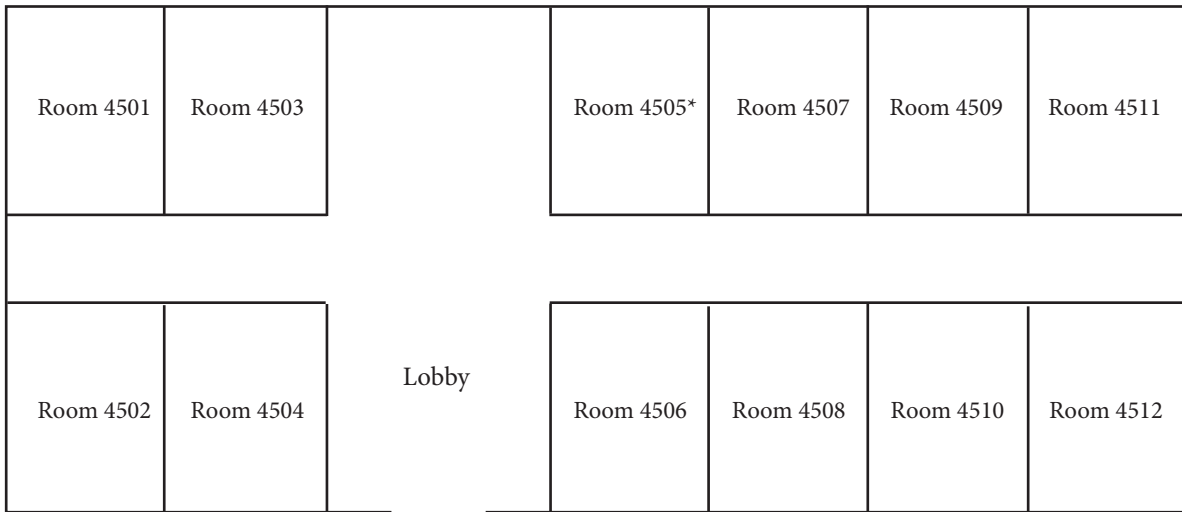

*Telephone Service Available

- Room 4501 - single bed _____
  single bed _____
- Room 4502 - single bed _____
  single bed _____
- Room 4503 - single bed _____
  single bed _____
- Room 4504 - single bed _____
  single bed _____
- Room 4505 - single bed _____
  single bed _____
- Room 4506 - single bed _____
  single bed _____

- Room 4507 - single bed _____
  single bed _____
- Room 4508 - single bed _____
  single bed _____
- Room 4509 - single bed _____
  single bed _____
- Room 4510 - single bed _____
  single bed _____
- Room 4511 - single bed _____
  single bed _____
- Room 4512 - single bed _____
  single bed _____

MT. MORIAH FLOORS 1 AND 2 ... TOTAL CAPACITY 50 PERSONS